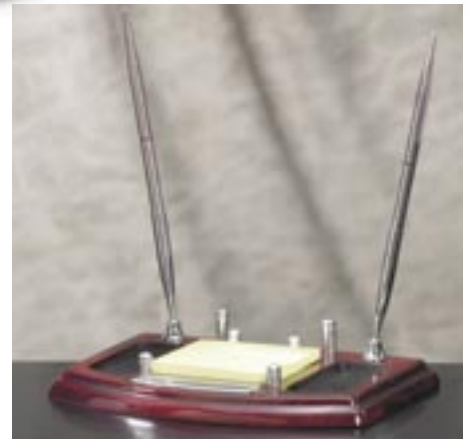

C4-2220-27 9" x 4"

C4-2031-27 3 3/4" x 6"

C4-2531-27 3 3/4" x 5 3/4"

C4-2002-27 5 3/4" x 5"

C4-2286-S-27 4 1/4" x 5 1/2" x 1 7/8"

C4-2007-S-27 5 3/4" x 9"

C4-2262-27 7 7/8" x 6"

Prod.#	Description	Art area						(5c)
			1	2 - 4	5 - 9	10 - 24	25 & up	
C4-2031-27	Piano finish clock/pen set	3/4" x 2"	\$55.50	\$53.10	\$50.70	\$49.25	\$48.25	
C4-2262-27	Piano finish double pen set/post it holder	1/2" x 3"	\$71.25	\$68.20	\$65.10	\$63.20	\$62.00	
C4-2286-S-27	Mahogany finish book clock/picture frame	3/4" x 2 1/2"	\$61.90	\$59.20	\$56.50	\$54.90	\$53.85	
C4-2531-27	Mahogany finish desk clock	5/8" x 2"	\$30.60	\$29.25	\$27.95	\$27.20	\$26.60	
C4-2007-S-27	Piano finish Anniversary clock - silver	1/2" x 2"	\$182.60	\$174.65	\$166.70	\$161.95	\$158.75	
C4-2220-27	Piano finish Double desk set/clock	3/4" x 3"	\$97.25	\$93.00	\$88.75	\$86.25	\$84.50	
C4-2002-27	Piano finish Desk clock "Metal Mountain"	5/8" x 2 1/2"	\$99.90	\$95.55	\$91.25	\$88.60	\$86.85	