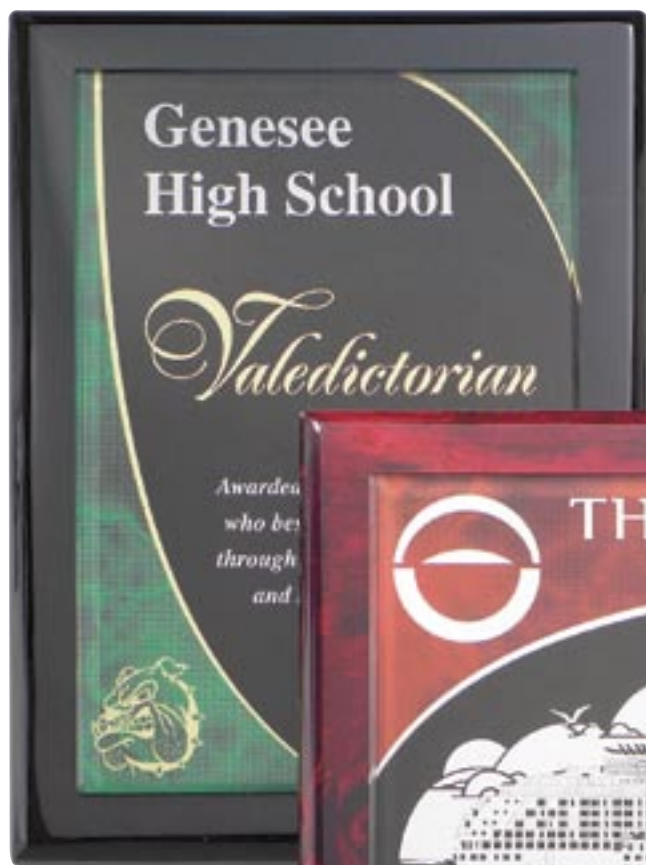

Rewarding superior performance not only recognizes accomplishments, it also serves as motivation for future efforts. Featuring a piano finish hardwood plaque with either a rich rosewood finish or glistening black finish complimented by a marbled acrylic top plate, this series will be prized by its recipients.

C4-038-9 9" x 12"